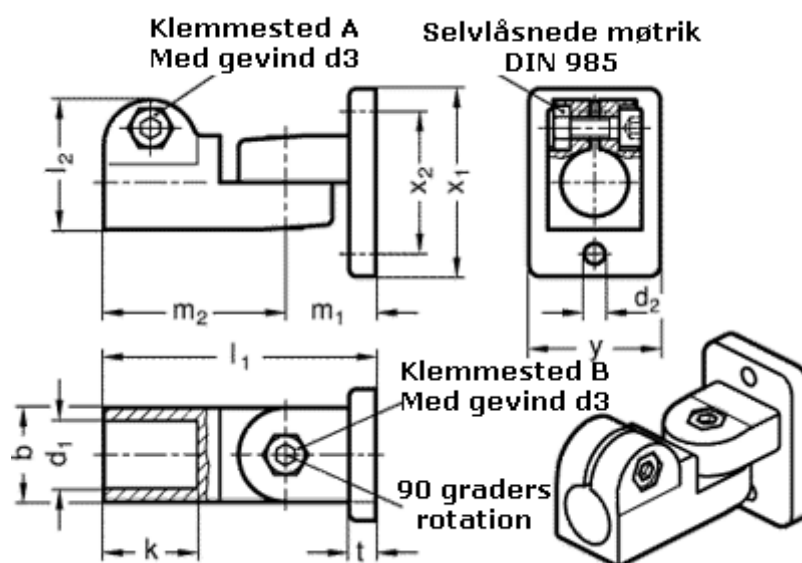

Article number: 20281B122BL

Description: E+G Swivel clamp connector joint
GN281-B12-2-BL

Measures

| | |
|-----------|-----------|
| b = 25 | m2 = 48.5 |
| d1 = B12 | t = 7 |
| d2 = 5.5 | x1 = 50 |
| d3 = M 6 | x2 = 38 |
| k = 25 | y = 35 |
| l1 = 72.5 | |
| l2 = 34.5 | |
| m1 = 24 | |